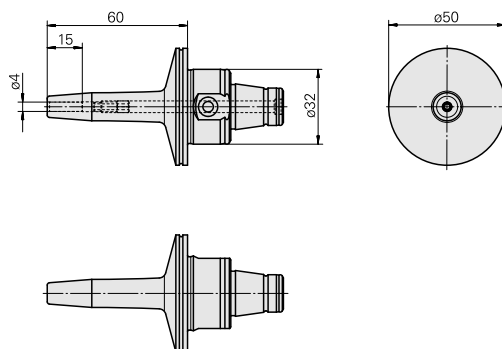

## WFB 32-20 Shrink-fit mounting D4

### Technical data

TH accessories category

WFB 32-20

Mounting

Shrink-fit mounting D4

Quick change inserts

shrink-fit mounting