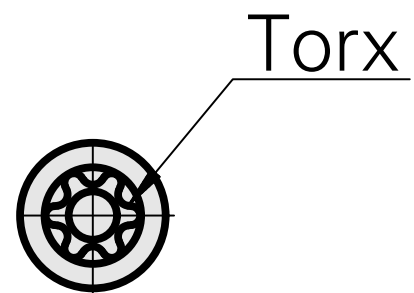

Broach Torx 25

Technical data

TH accessories category	Broach
Mounting	Torx 25
Tool mounting	12mm

Documents

No downloads available for this product