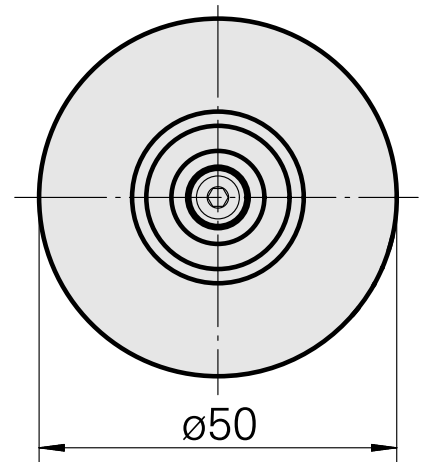

WFB 32-20 Hydraulic expansion chuck D8

Technical data

TH accessories category

WFB 32-20

Mounting

Hydraulic expansion chuck D8

Quick change inserts

hydraulic expan. mounting