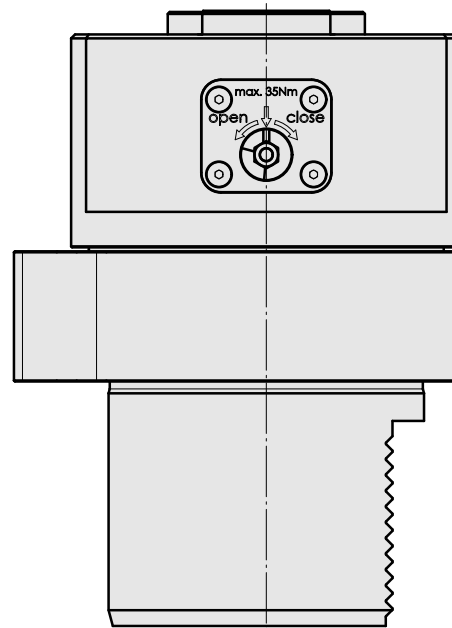

### Technical data

TH accessories category

Adapter for presetting units

Mounting

D80 for presetting devices

Tool mounting

CAPTO C3