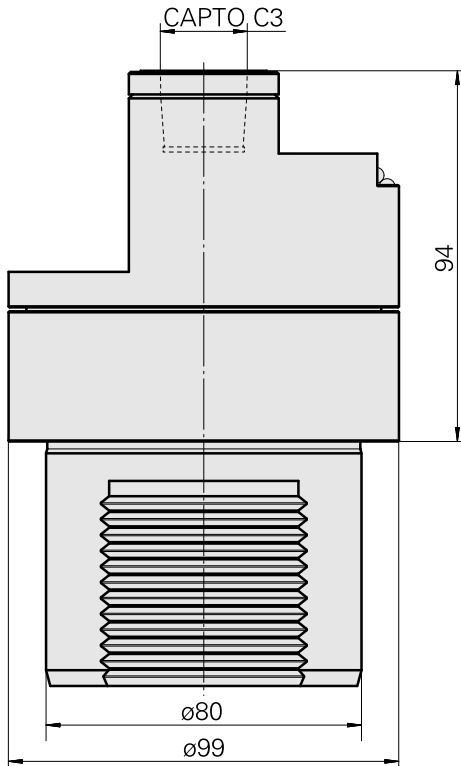

### Technical data

TH accessories category

Adapter for presetting units

Mounting

D80 for presetting devices

Tool mounting

CAPTO C3