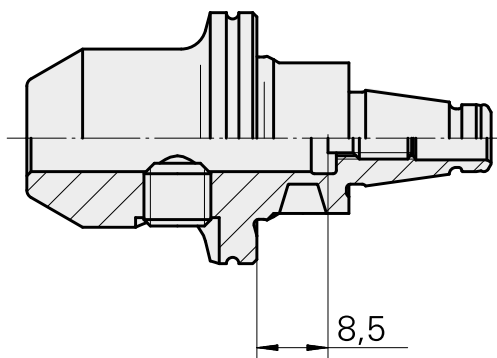

WFB 20-12 D8

Technical data

TH accessories category

WFB 20-12

Mounting

D8

Quick change inserts

Weldon mounting

Documents

No downloads available for this product

Accessories

Optional accessories

Other accessories

[Adjusting screw M 5x10](#)

Product ID : 10674886

Previous product ID : 326793

[Clamping screw M 8x7,5 \(108AWS\)](#)

Product ID : 10078331

Previous product ID : 326790
