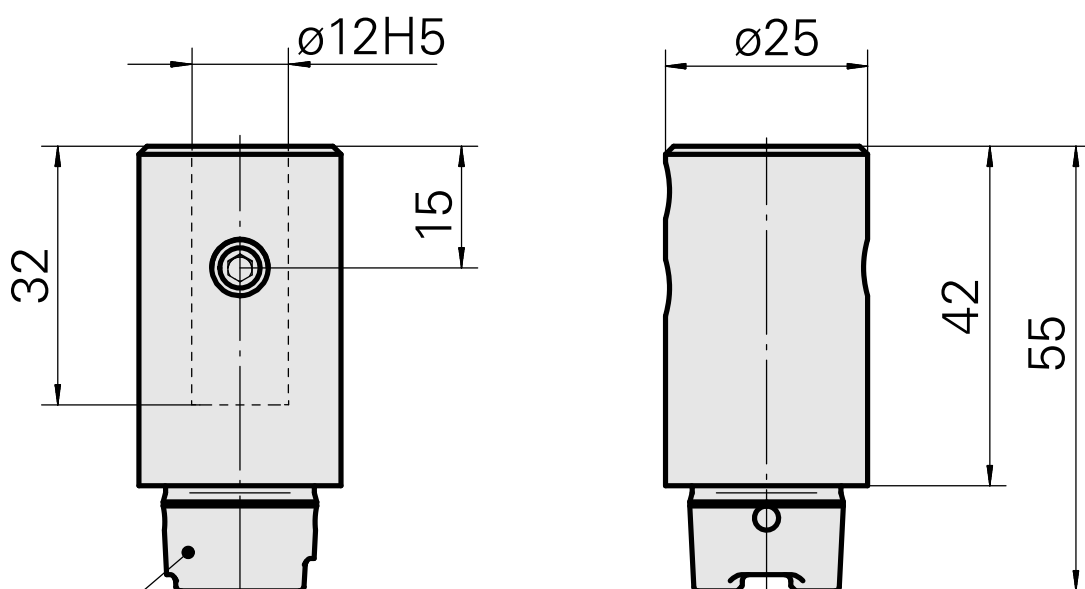

Porta-brocas HSK 25 C DIN 1835 B/E D12

Technical data

Shank HSK	HSK 25
Form HSK	C
Mounting	DIN 1835 B/E D12
Cooling	internal
Pressure	40 bar
X [mm]	42 (1.65")
INDEX TRAUB products	MS22-6 • MS22-8 • MS16-6

DIN 69893
HSK 25 C

Documents

No downloads available for this product

Accessories

Optional accessories

Other accessories

[Mounting sleeve with collar D12](#)

Product ID : 11060576