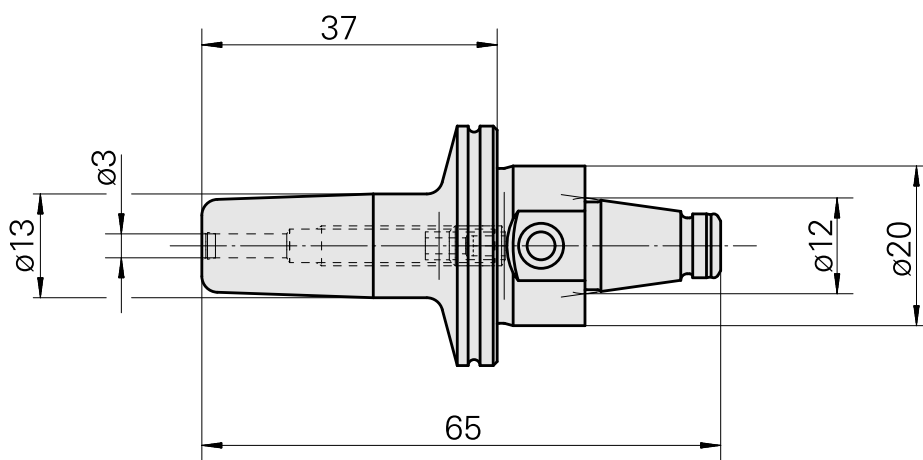

### Technical data

TH accessories category

WFB 20-12

Mounting

Shrink-fit mounting D3

Quick change inserts

shrink-fit mounting

## **Accessories**

Optional accessories

**Other accessories**

[Adjusting screw M 5x10](#)

Product ID : 10674886

Previous product ID : 326793

---