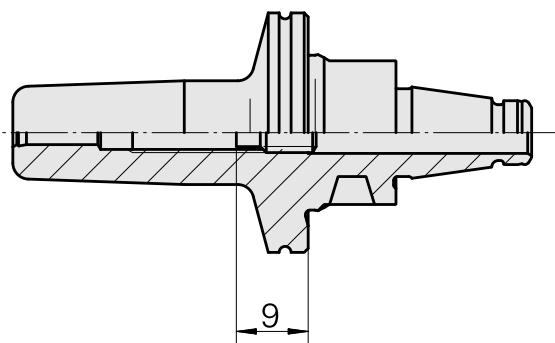

### Technical data

TH accessories category

WFB 20-12

Mounting

Shrink-fit mounting D3

Quick change inserts

shrink-fit mounting