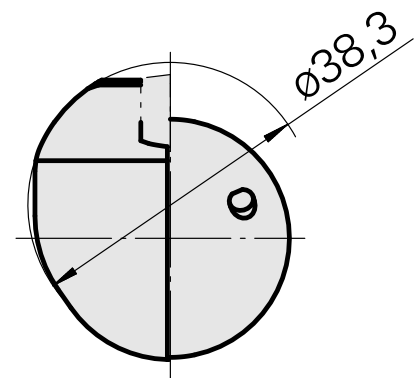

## INDEX CAPTO C3 for DC.. 11T3.., left, with gripper groove

### Technical data

TH accessories category

INDEX CAPTO C3

Mounting

for DC.. 11T3..

Quick change inserts

Turning tool holder