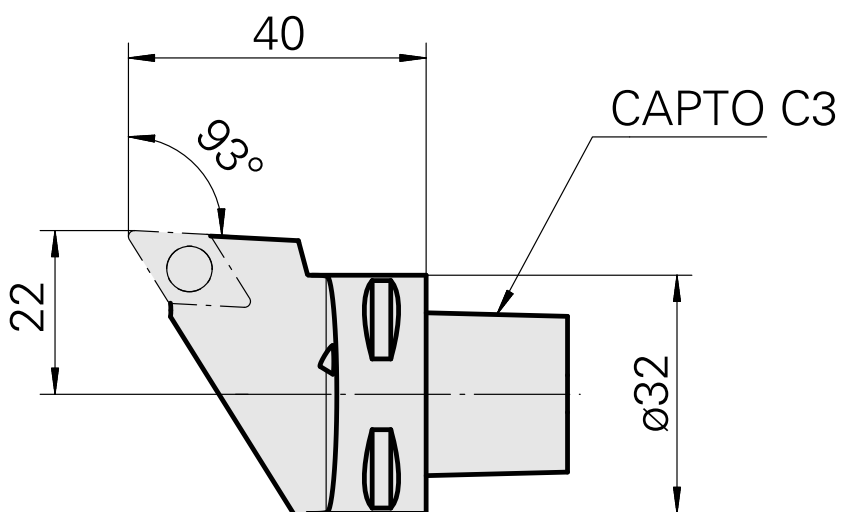

## INDEX CAPTO C3 for DC.. 11T3.., left, with gripper groove

### Technical data

TH accessories category

INDEX CAPTO C3

Mounting

for DC.. 11T3..

Quick change inserts

Turning tool holder