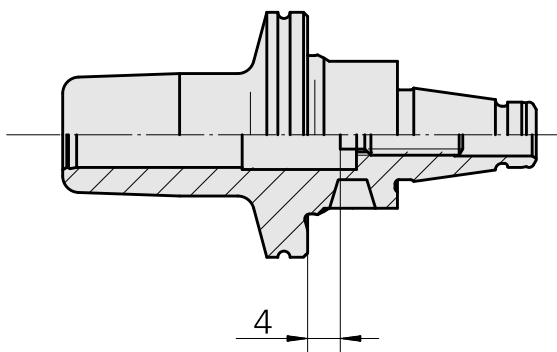

### Technical data

TH accessories category

WFB 20-12

Mounting

Shrink-fit mounting D8

Quick change inserts

shrink-fit mounting