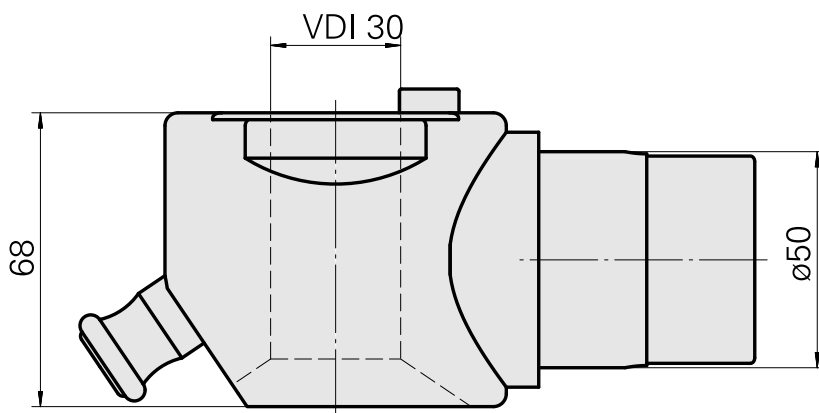

## Adapter mounting aid VDI 30

### Technical data

TH accessories category

Adapter mounting aid

Tool mounting

VDI 30

10127253  
W9990524

**INDEX**

---