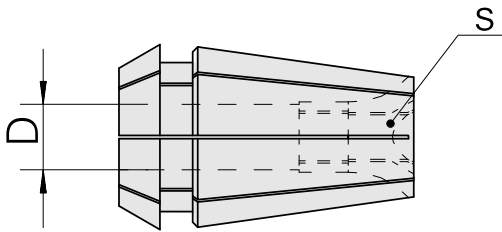

## ER-Collet chuck for taps ER 32-GB 16mm

### Technical data

TH accessories category	ER-Collet chuck for taps
Mounting	ER32
Tool mounting	16mm
Collet type	ER 32-GB