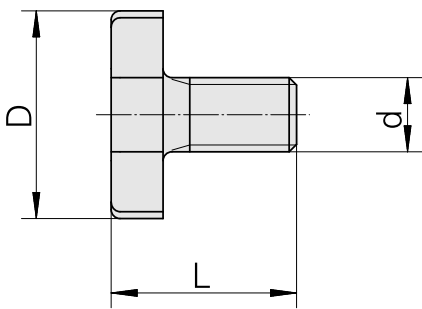

Screw

Technical data

TH accessories category

Cutter tightening screw

Mounting

M12

Documents

No downloads available for this product