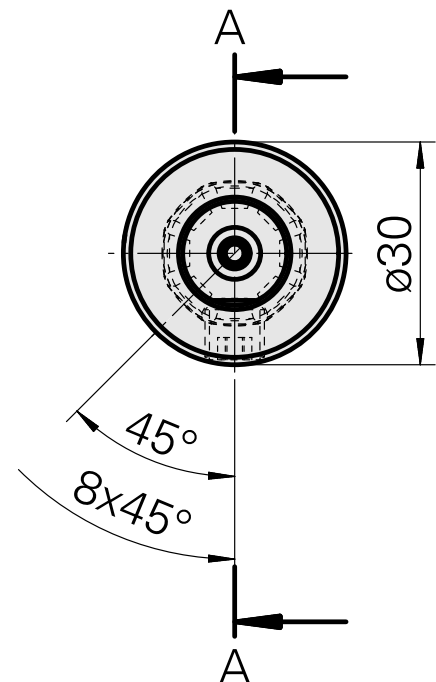

WFB 20-12 D14

Technical data

TH accessories category	WFB 20-12
Mounting	D14
Quick change inserts	Boring tool holder

Documents

No downloads available for this product

Accessories

Optional accessories

Other accessories

[Mounting sleeve with collar D20](#)

Product ID : 10063939

Previous product ID : W68510.04--

[Adjusting screw M 5x15](#)

Product ID : 10491071

Previous product ID : 326794

[SET SCREW 8X8-913](#)

Product ID : 10921433

Previous product ID : 410156.0808
