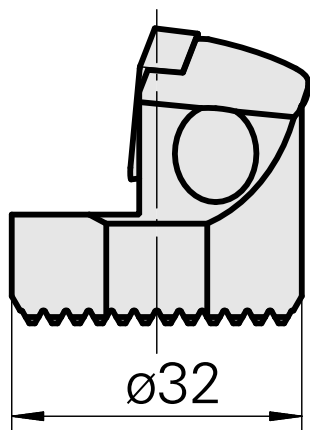

Boring head for VC.. 1604..

Technical data

Mounting	for VC.. 1604..
Cooling	internal
Pressure	50 bar
X [mm]	32 (1.26")
Z [mm]	22 (0.87)
INDEX TRAUB products	G220.3 • R200 • TNX65/42 • TNX220.3

Documents

No downloads available for this product

Accessories

Optional accessories

Other accessories

[Countersunk screw Wohlhaupter Nr. 115673](#)

Product ID : 10587078

Previous product ID : W00013.0026
