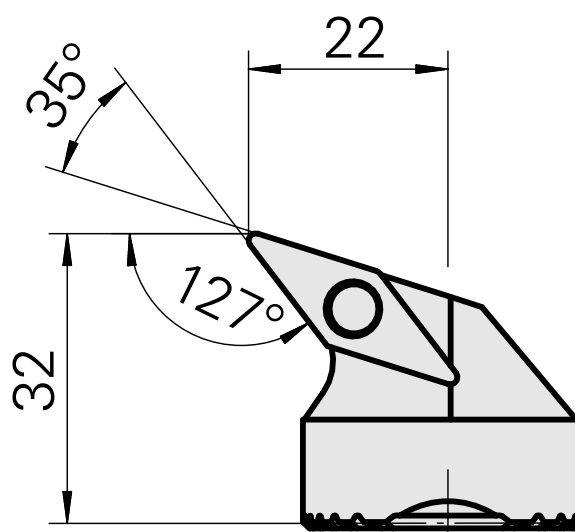

Boring head for VC.. 1604..

Technical data

Mounting	for VC.. 1604..
Cooling	internal
Pressure	50 bar
X [mm]	32 (1.26")
Z [mm]	22 (0.87)
INDEX TRAUB products	G220.3 • R200 • TNX65/42 • TNX220.3

Documents

No downloads available for this product

Accessories

Optional accessories

Other accessories

[Countersunk screw Wohlhaupter Nr. 115673](#)

Product ID : 10587078

Previous product ID : W00013.0026
