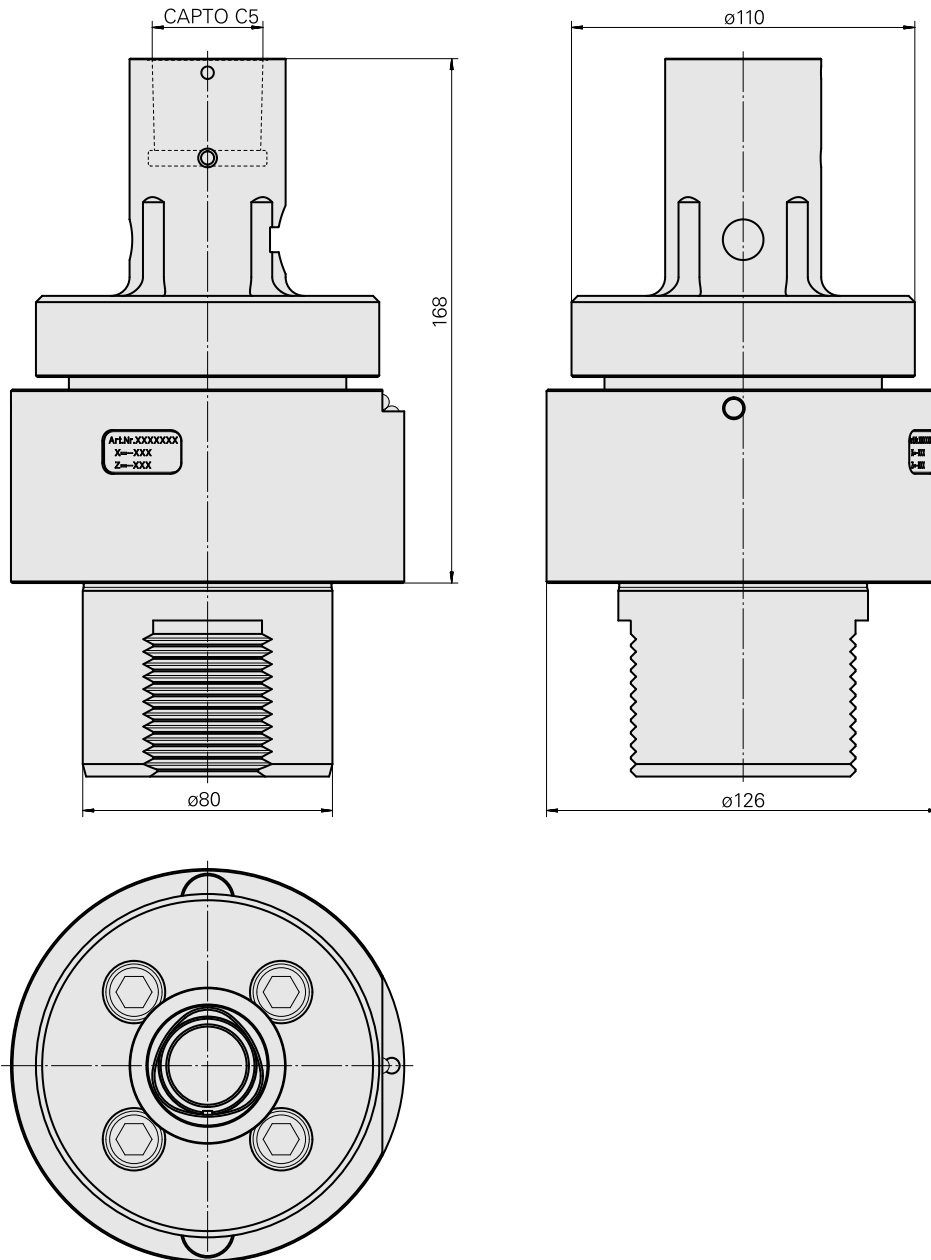

Voreinst. D80/INDEX CAPTO C5

Technical data

TH accessories category

Adapter for presetting units

Mounting

D80 for presetting devices

Tool mounting

CAPTO C5