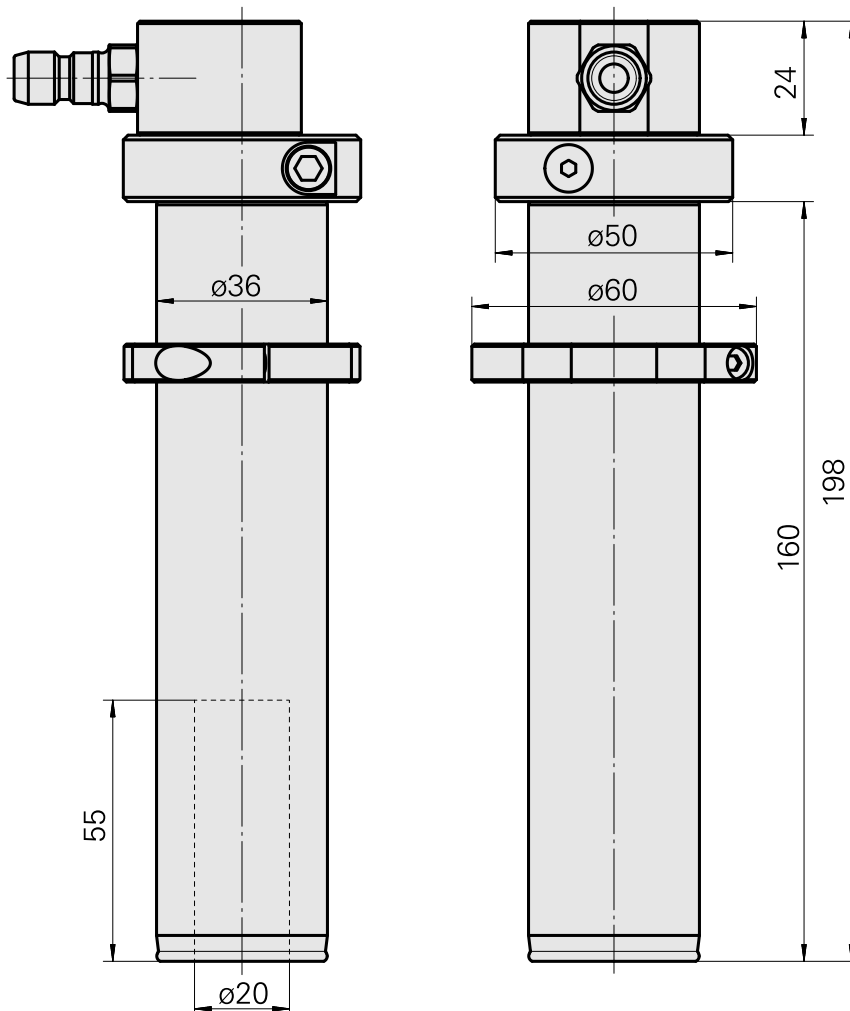

## Bohrhalter Hydrodehn D20

### Technical data

Drive	not live
Fixation MS	Clamping ring D36
Cooling	internal
Pressure	80 bar
Mounting	Hydraulic expansion chuck D20
X [mm]	-
Y [mm]	-
Z [mm]	-
INDEX TRAUB products	MS32-6.2 • MS40-6 • MS40-8 • MS32C • MS32-6.3