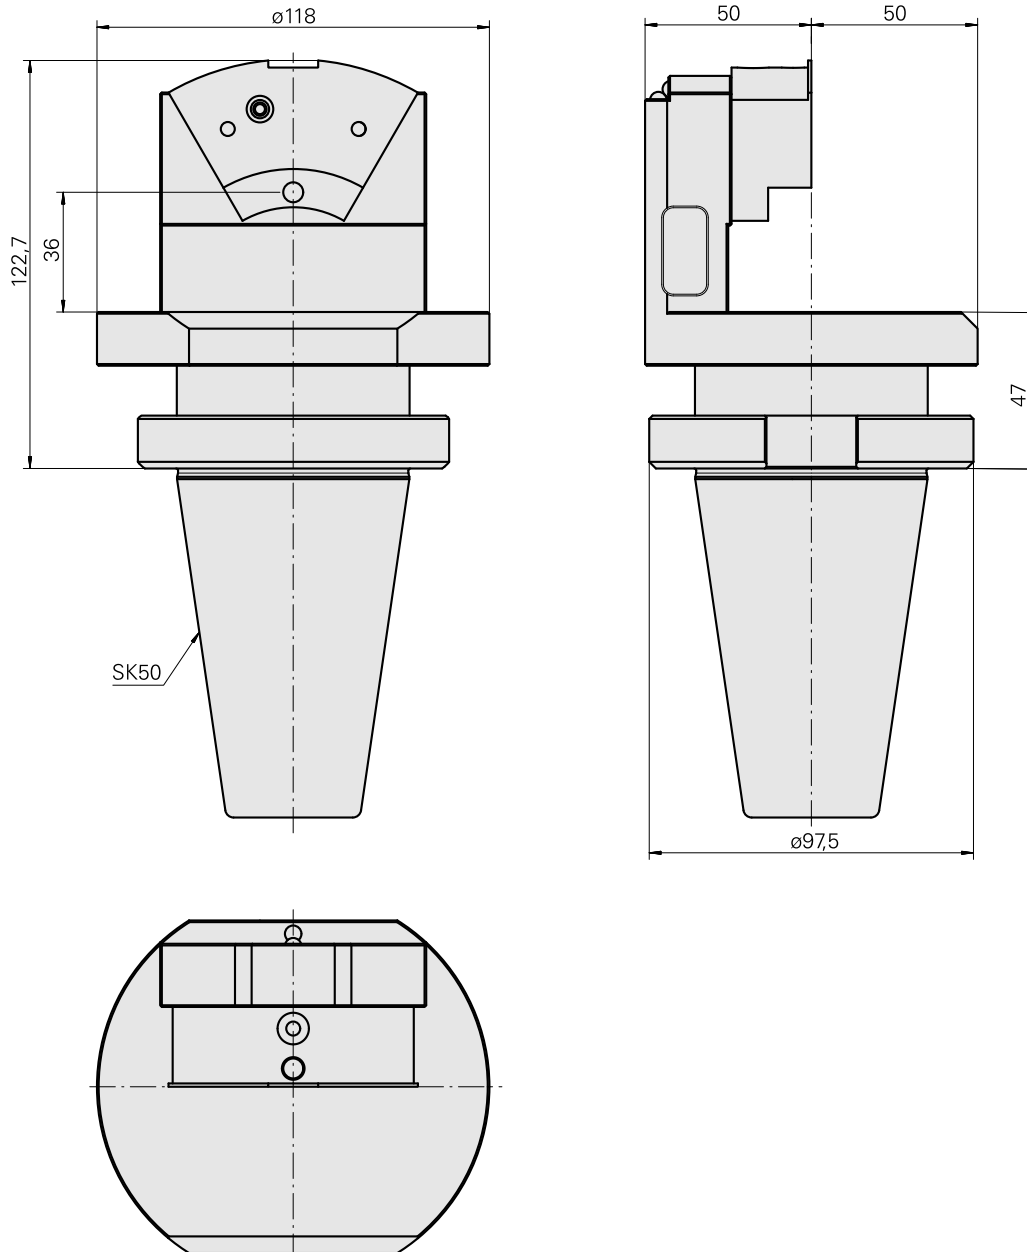

Adaptor

Technical data

TH accessories category

Adapter for presetting units

Mounting

SK50

Tool mounting

Round prism mounting TNL12