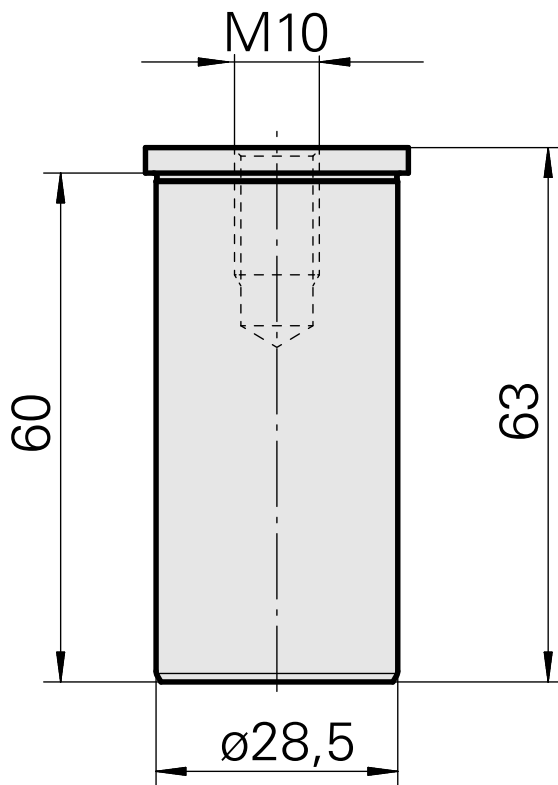

## Blanking plug

### Technical data

Drive	not live
Fixation MS	Clamping ring D28.5
X [mm]	-
Y [mm]	-
Z [mm]	-