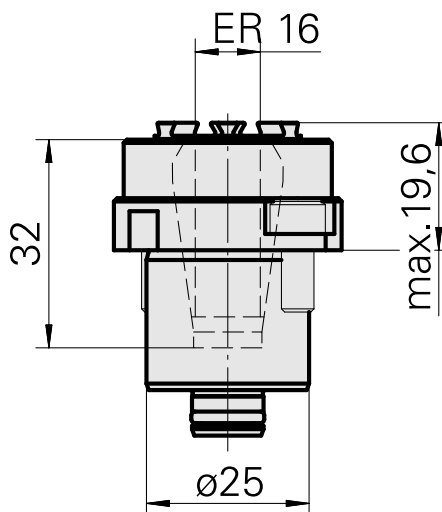

### Technical data

|                      |  |
|----------------------|--|
| Shank KPS            | Shank 25   |
| Drive                | not live   |
| Cooling              | internal   |
| Mounting             | ER16   |
| Pressure             | 80 bar, internal 120 bar opt.  |
| X [mm]               | -  |
| Y [mm]               | -  |
| Z [mm]               | 19,6 (0,77")   |
| INDEX TRAUB products | TNL20 • TNL32-11 compact •<br>TNL20-11 • TNL32 compact •<br>TNK40.2-10 • TNL20.2 • TNK40.2 |