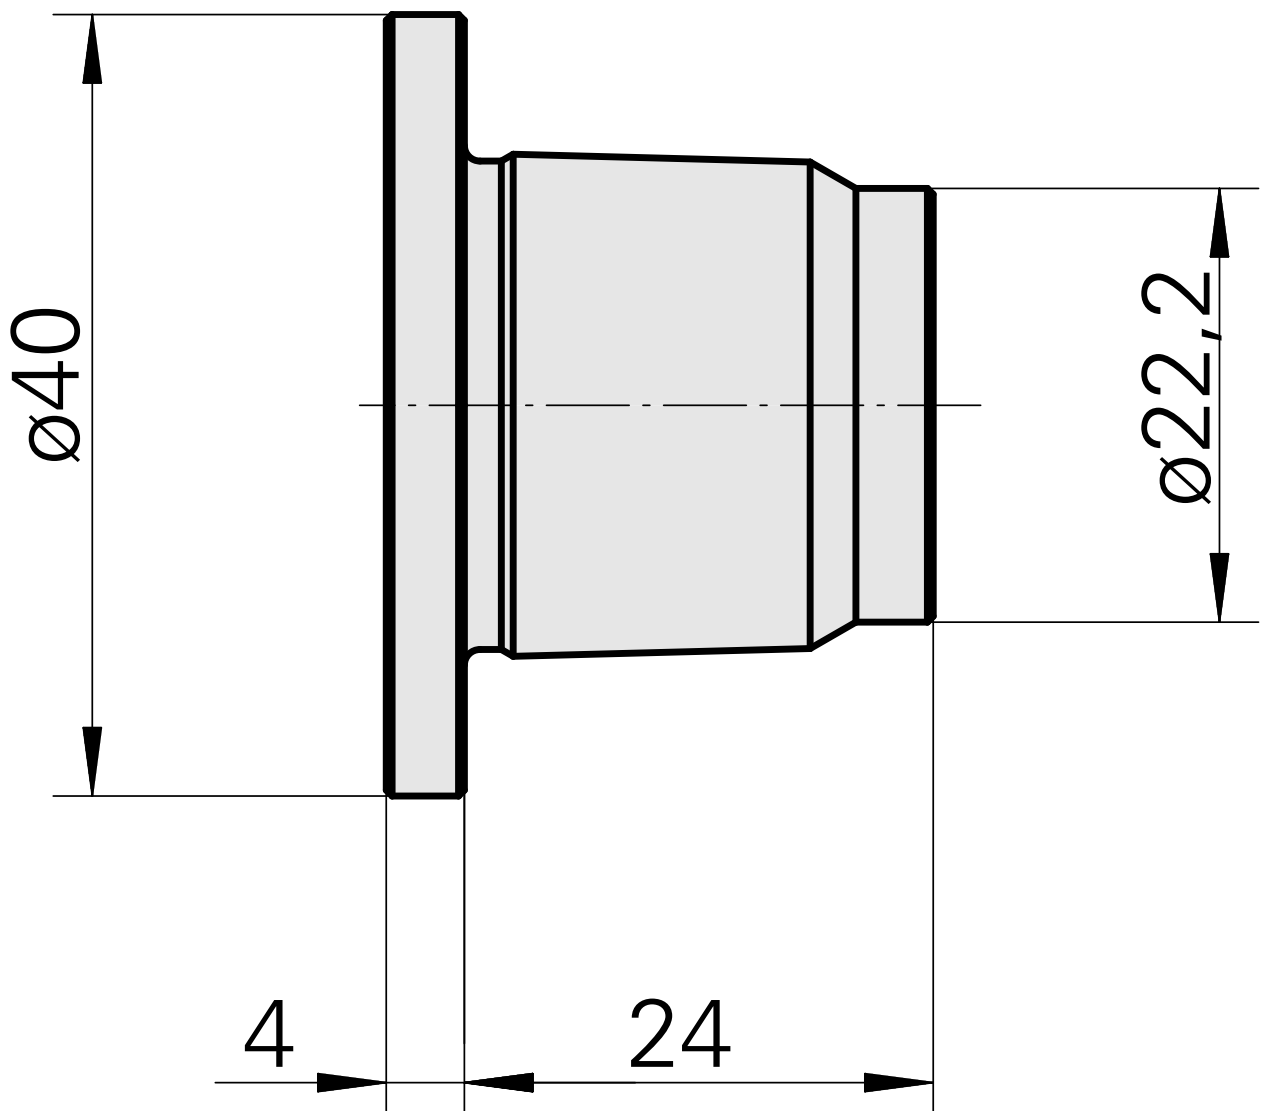

## INDEX CAPTO C4, blanking plug

### Technical data

TH accessories category  
Quick change inserts

INDEX CAPTO C4  
Blanking plug