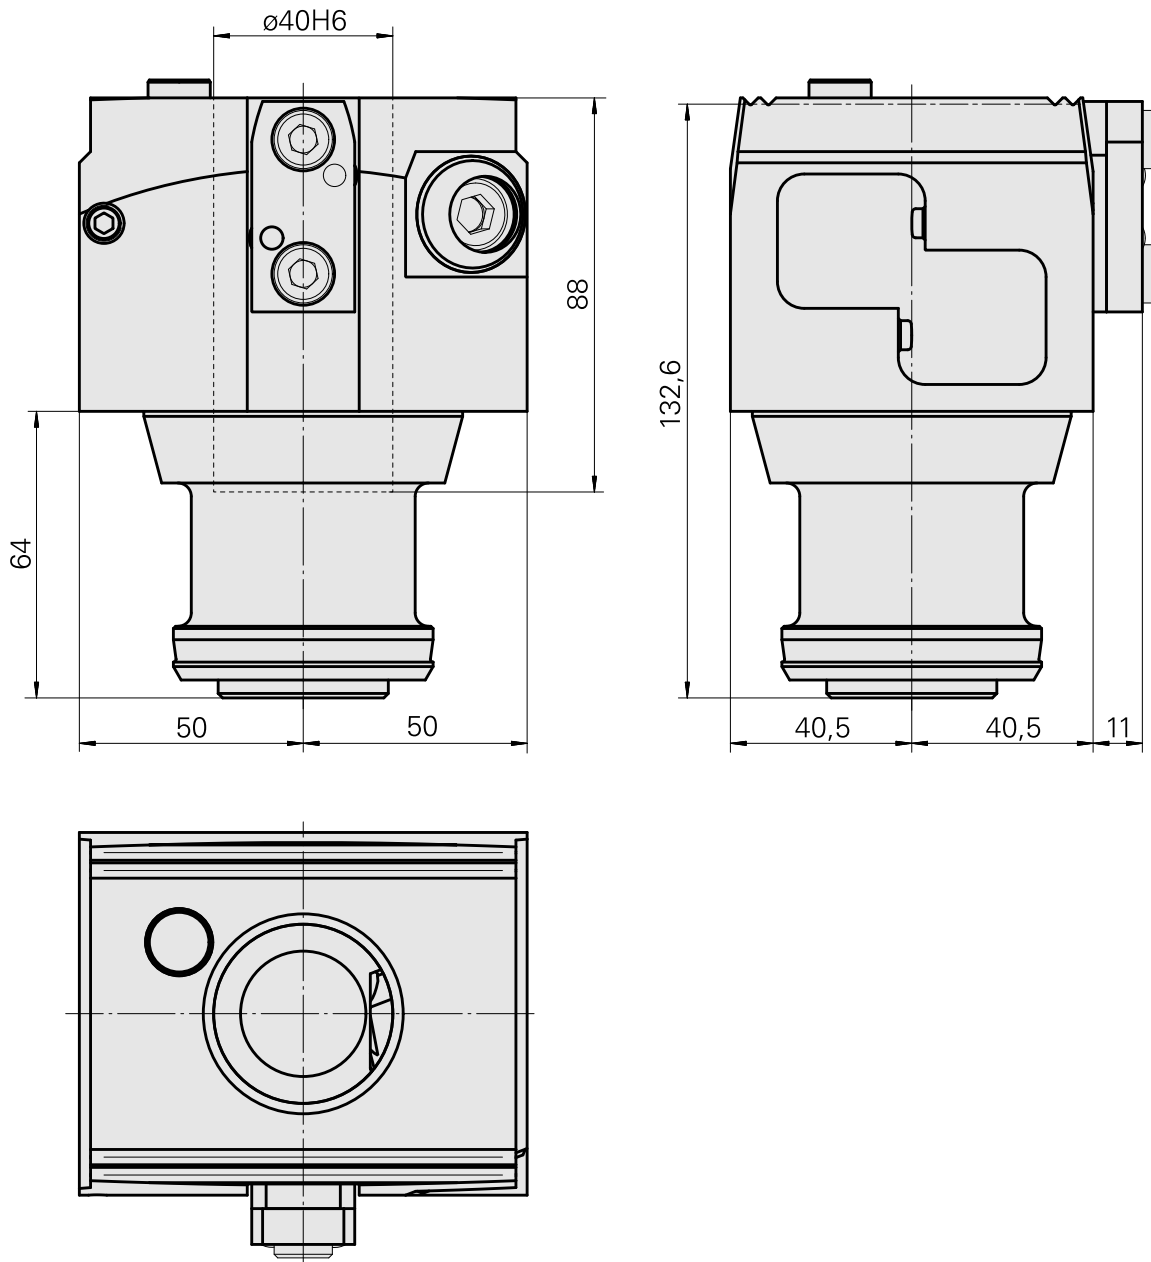

Mount VDI40

Technical data

TH accessories category

Adapter pre-adjustment block

Tool mounting

VDI 40

Documents

No downloads available for this product