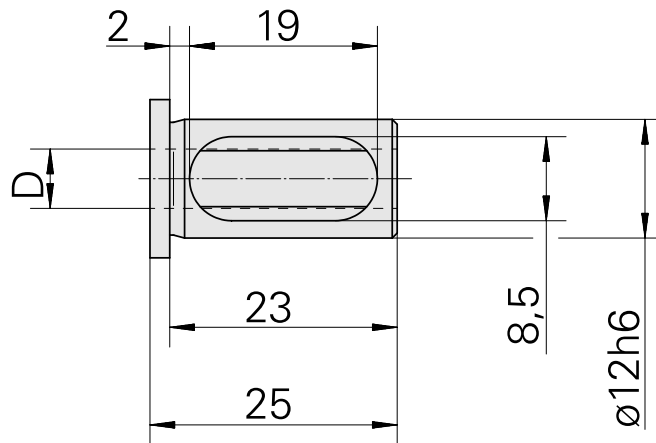

Mounting sleeve with collar D12/ 6mm

Technical data

TH accessories category	Mounting sleeve with collar
Mounting	D12
Tool mounting	6mm

Documents

No downloads available for this product