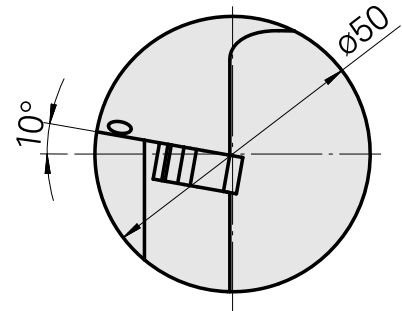

WFB 32-20 for Threading insert 3EL-, right, without gripper groove

Technical data

TH accessories category

WFB 32-20

Mounting

for Threading insert 3EL-

Quick change inserts

Turning tool holder