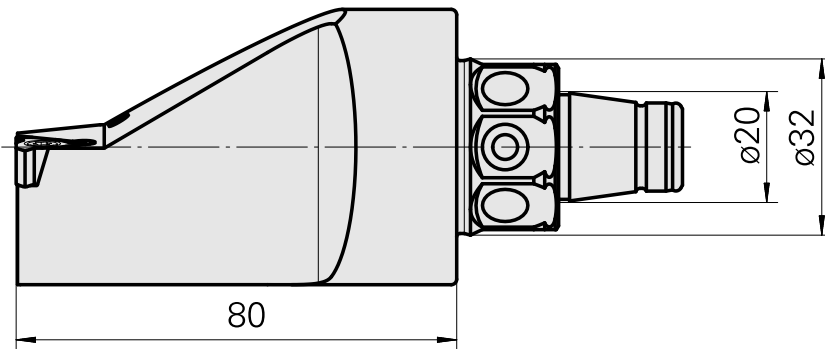

WFB 32-20 for Threading insert 3EL-, right, without gripper groove

Technical data

TH accessories category

WFB 32-20

Mounting

for Threading insert 3EL-

Quick change inserts

Turning tool holder