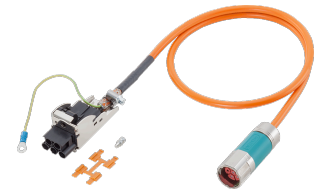

Cable

Technical data

Electrical assemblies	Electr. assembly lines
Length	3500 Millimeter
Cross-section	1.5 Square millimeter
Number of wires/poles (ST)	4 Piece
Voltage	600 Volt
Plug connection/type	M23 (size 1 / encoder) OG - orange
Shield	yes - shielded
Insulating material	TPM