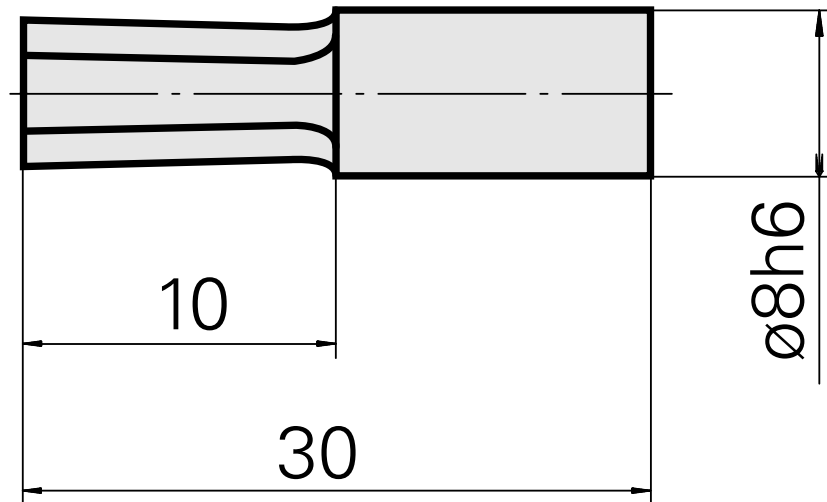

Broach SW3 mm

Technical data

TH accessories category

Broach

Mounting

SW3 mm

Tool mounting

8mm