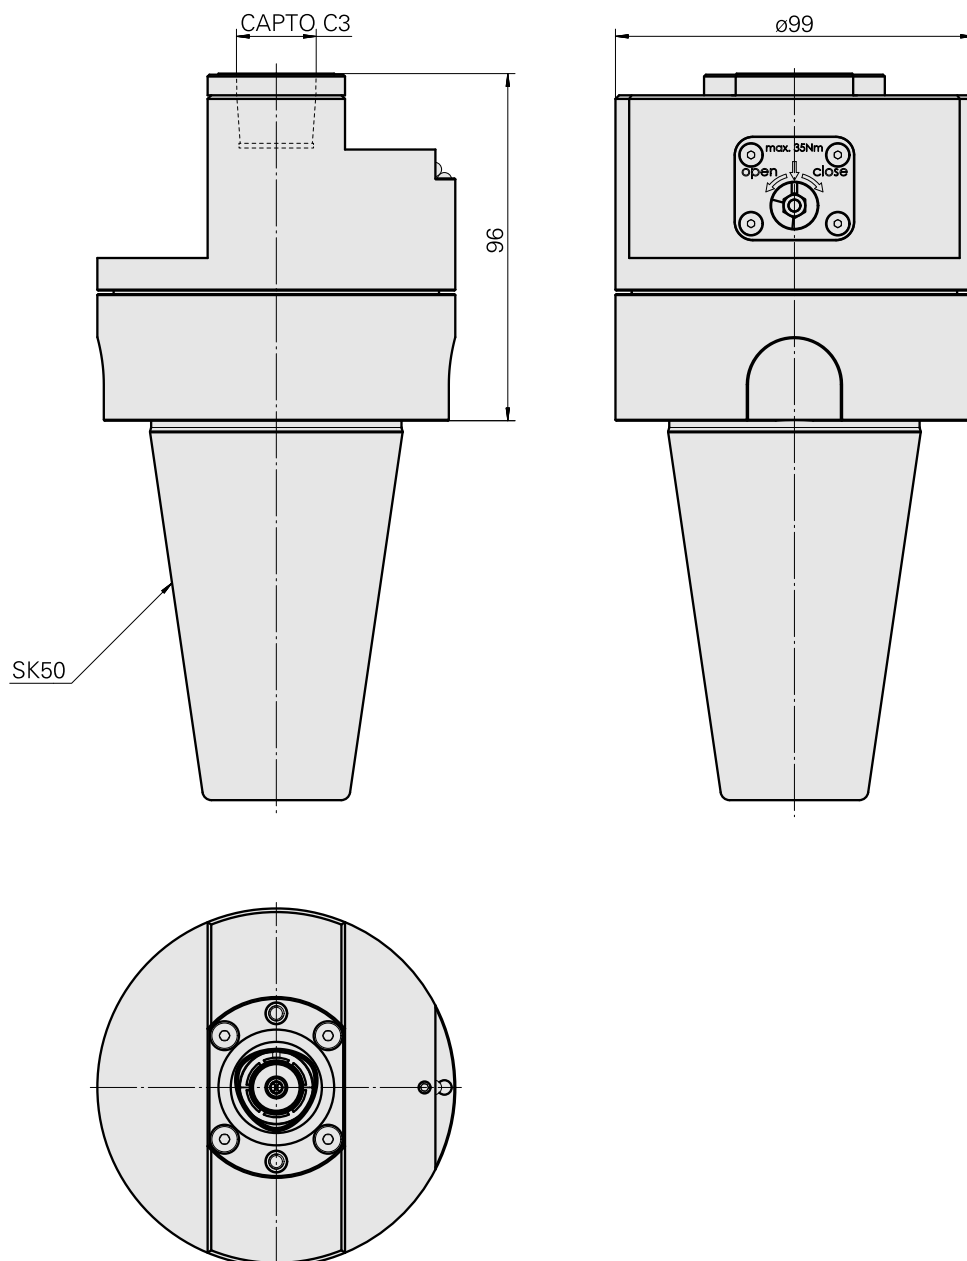

### Technical data

TH accessories category

Adapter for presetting units

Mounting

SK50

Tool mounting

CAPTO C3

10804854  
W9990955