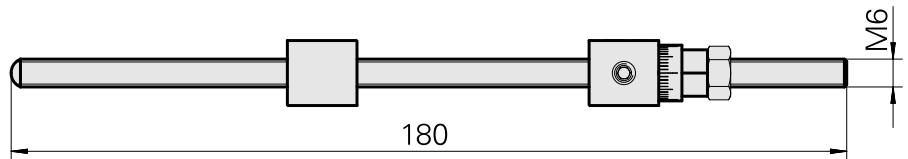

Stop Feineinstellung; klein

Technical data

There are currently no additional technical features stored for this product

Documents

No downloads available for this product