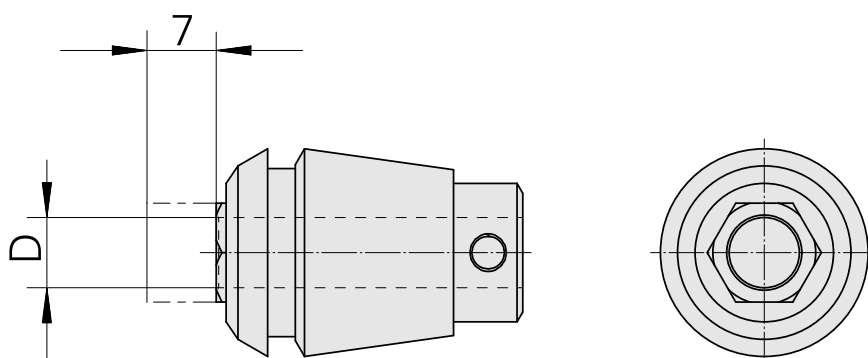

## ER-Collet chuck for taps ET 1-20 5mm

### Technical data

TH accessories category	ER-Collet chuck for taps
Mounting	ER20
Tool mounting	5mm
Collet type	ET 1-20

10767883  
323446

**INDEX**

---