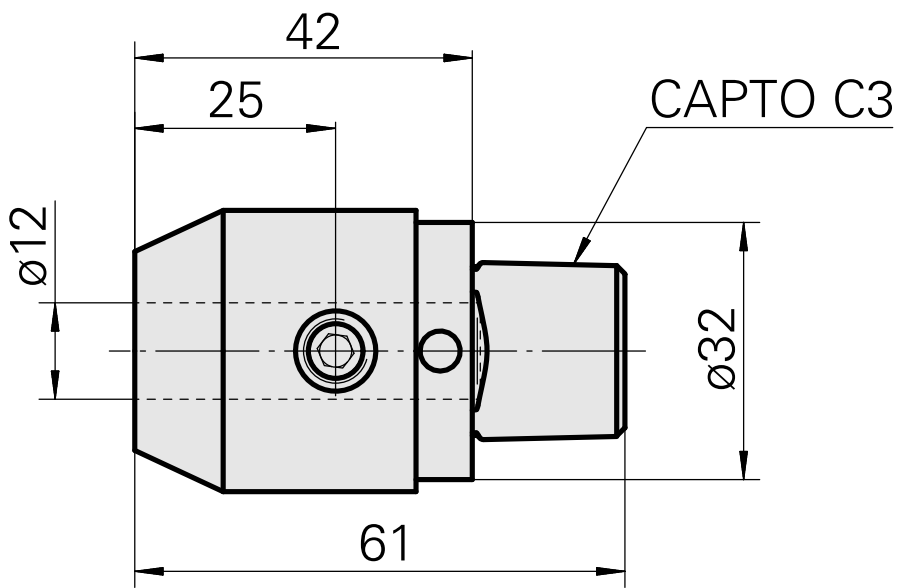

INDEX CAPTO C3 D12

Technical data

刀座附件类别
夹具
快换夹头

INDEX CAPTO C3
D12
Weldon刀柄

Documents

No downloads available for this product

Accessories

Optional accessories