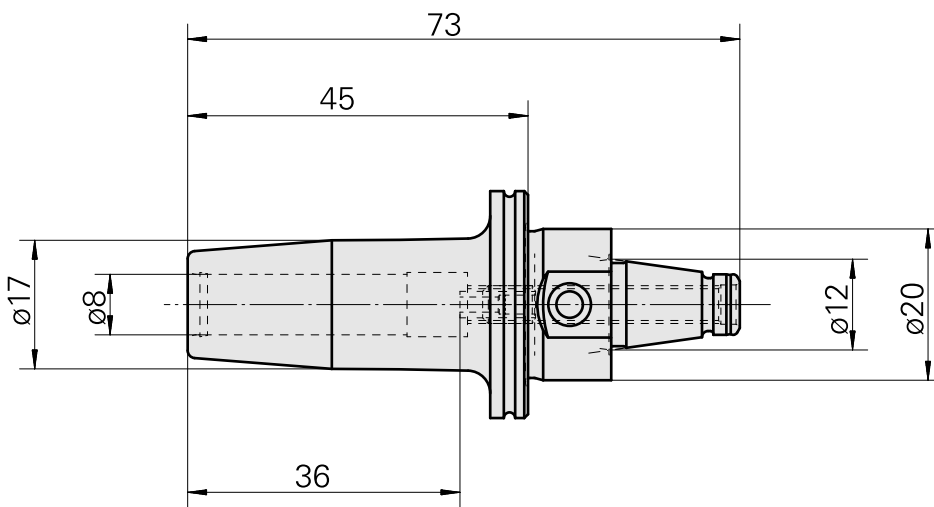

WFB 20-12 Shrink-fit mounting D8

Technical data

TH accessories category

WFB 20-12

Mounting

Shrink-fit mounting D8

Quick change inserts

shrink-fit mounting

Documents

No downloads available for this product

Accessories

Optional accessories

Other accessories

[Adjusting screw M 5x10](#)

Product ID : 10674886

Previous product ID : 326793
