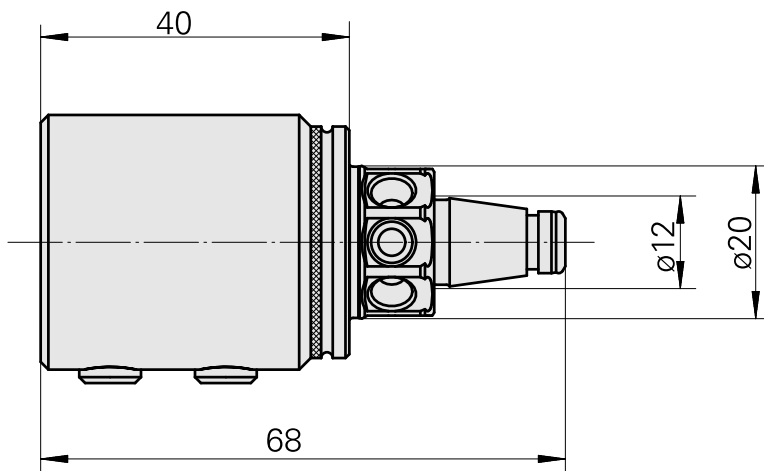

WFB 20-12 D20

Technical data

TH accessories category

WFB 20-12

Mounting

D20

Quick change inserts

Boring tool holder

Previous product ID : W68511.0403

TH accessories
category
Mounting sleeve with
collar

Mounting
D20

Tool mounting
3mm

[Mounting sleeve with collar D20/ 4mm](#)

Product ID : 10215398

Previous product ID : W68511.0404

TH accessories
category
Mounting sleeve with
collar

Mounting
D20

Tool mounting
4mm

[Mounting sleeve with collar D20/ 5mm](#)

Product ID : 10832261

Previous product ID : W68510.0405

TH accessories
category
Mounting sleeve with
collar

Mounting
D20

Tool mounting
5mm

[Mounting sleeve with collar D20/ 6mm](#)

Product ID : 10048953

Previous product ID : W68510.0406

TH accessories category Mounting sleeve with collar	Mounting D20	Tool mounting 6mm
--	-----------------	----------------------