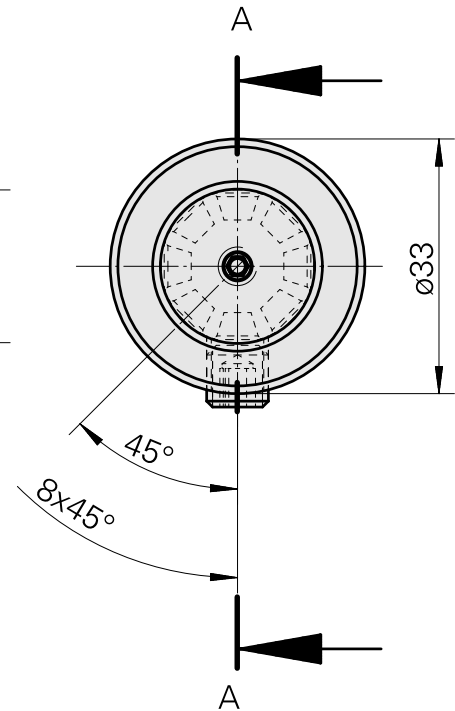

WFB 20-12 D20

Données techniques

Catégorie d'accessoires PO

WFB 20-12

Attachement

D20

Inserts à changement rapide

Porte-outil d'alésage

A-A