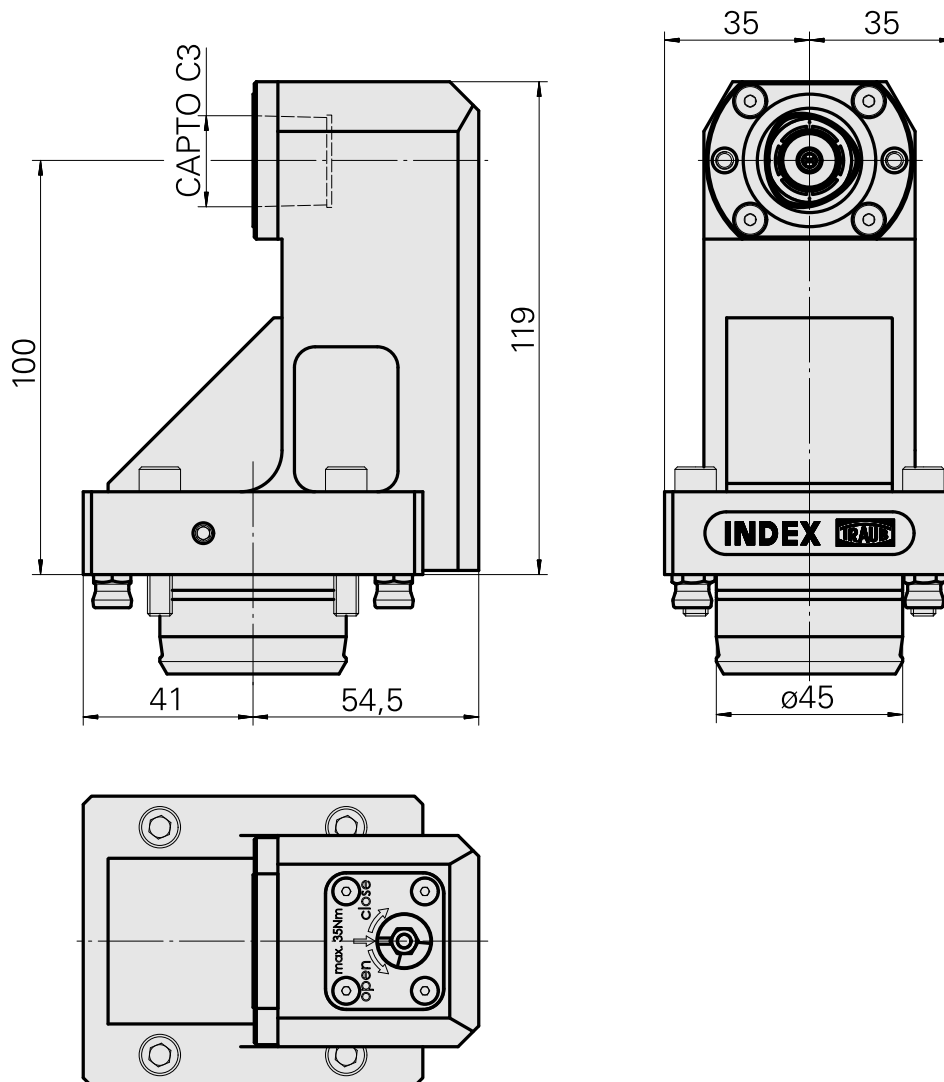

## Basic holder KPS 45 INDEX CAPTO C3

### Technical data

Shank KPS	KPS 45
Drive	not live
Cooling	internal
Mounting	INDEX CAPTO C3
Pressure	80 bar
X [mm]	100 (3.94")
Y [mm]	-
Z [mm]	0 0
INDEX TRAUB products	ABC65 • TNK42/65