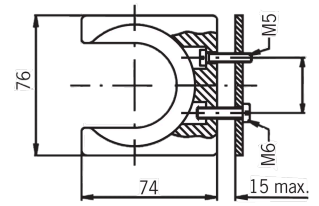

### Technical data

Electrical assemblies

Control element

Protection class

IP67

No 3-side view is currently available for this product

10670321  
486200.8551

**INDEX**