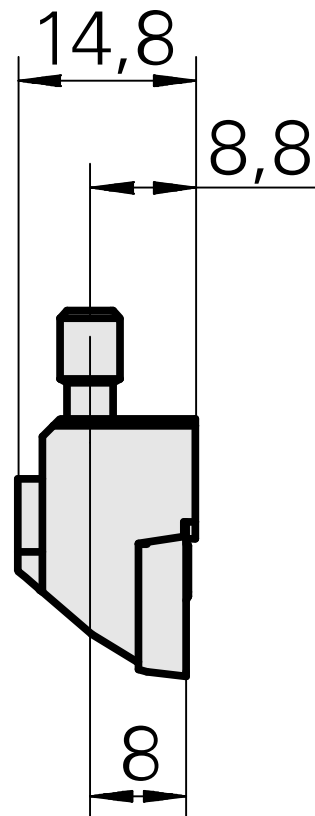

## Cassette

### Technical data

TH accessories category  
Mounting

Cassette, right  
for DC.. 11T3..

10654226  
W9990294

**INDEX**

---