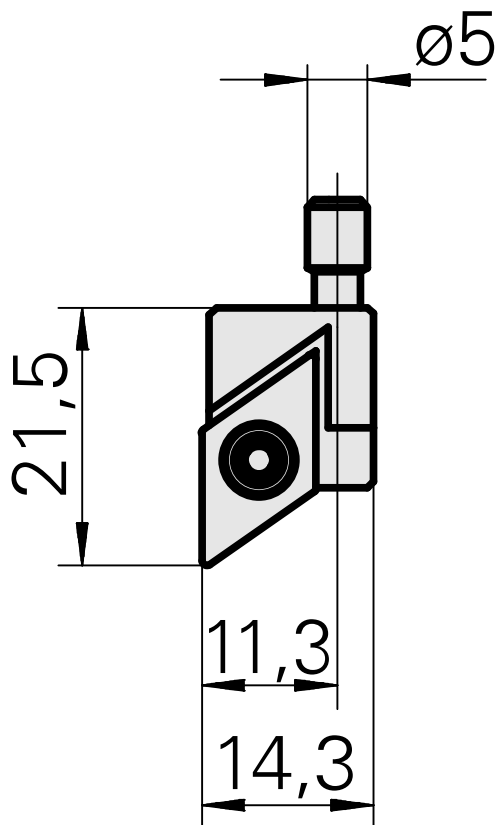

## Cassette

### Technical data

TH accessories category  
Mounting

Cassette, right  
for DC.. 11T3..

10654226  
W9990294

**INDEX**

---