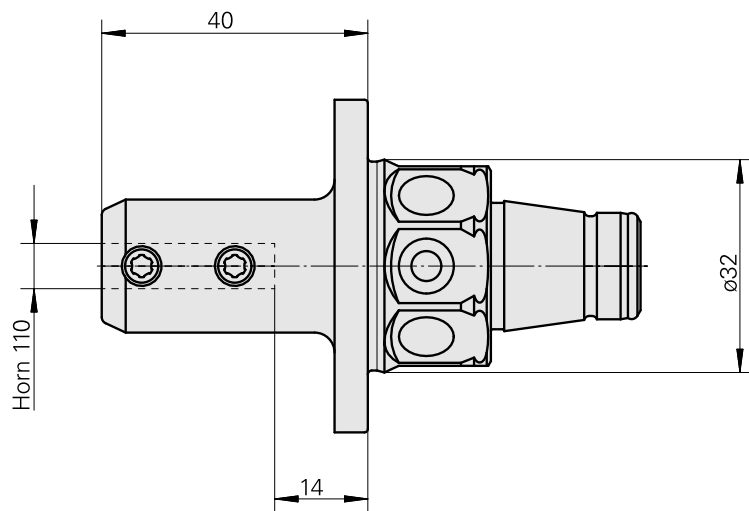

WFB 32-20 Horn Type 110

Technical data

TH accessories category

WFB 32-20

Mounting

Horn Type 110

Quick change inserts

Horn S-Mini