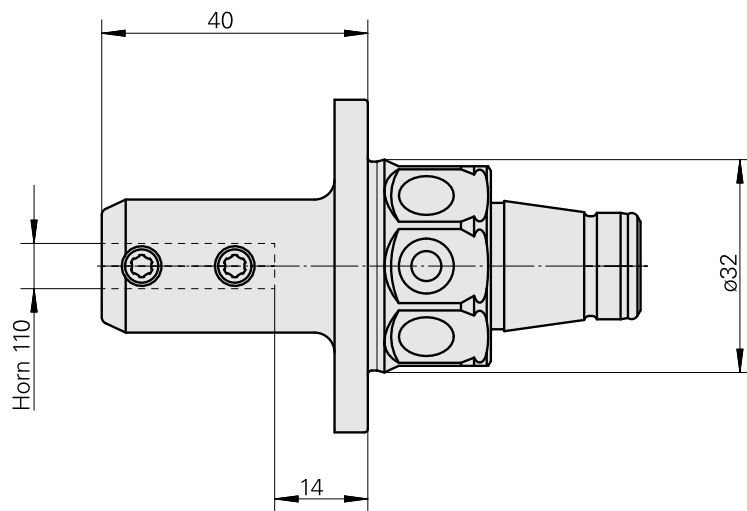

WFB 32-20 Horn Typ 110

Technical data

TH accessories category

WFB 32-20

Mounting

Horn Type 110

Quick change inserts

Horn S-Mini