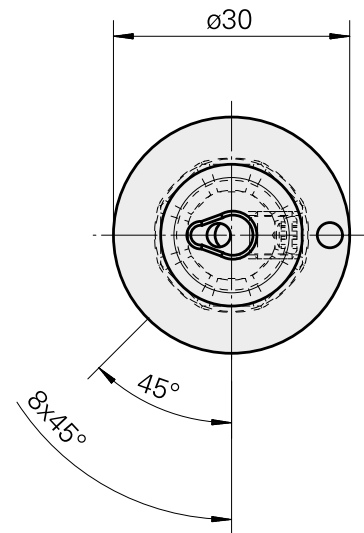

WFB 20-12 Horn Type 105

Technical data

TH accessories category

WFB 20-12

Mounting

Horn Type 105

Quick change inserts

Horn S-Mini