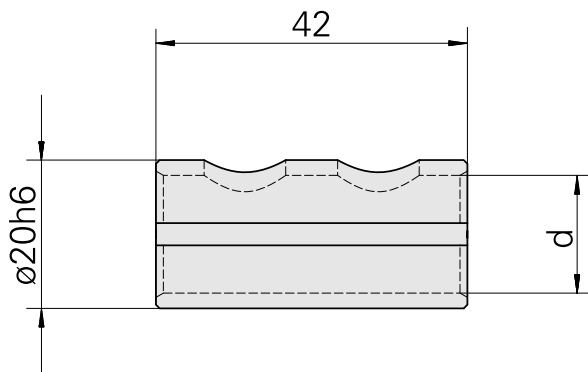

Mounting sleeve D20/ 8mm

Technical data

TH accessories category	Mounting sleeve
Mounting	D20
Tool mounting	8mm

Documents

No downloads available for this product