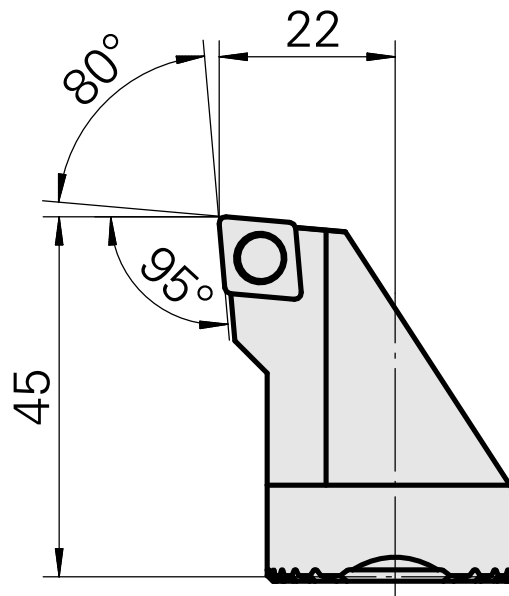

Boring head for CC.. 09T3..

Technical data

Mounting	for CC.. 09T3..
Cooling	internal
Pressure	50 bar
X [mm]	45 (1.77")
Z [mm]	22 (0.87)
INDEX TRAUB products	G220.3 • G220 • R200 • TNX65/42 • TNX220.3

Documents

No downloads available for this product

Accessories

Optional accessories

Other accessories

[Countersunk screw Wohlhaupter Nr. 115673](#)

Product ID : 10587078

Previous product ID : W00013.0026
