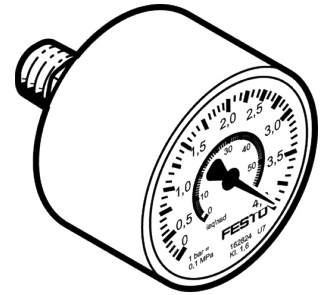

Manometer pneumatisch

Technical data

Nominal size of pressure gauge

Mounting type

Line installation

Pneumatic connection

Housing colour

Black

Operating pressure

No 3-side view is currently available for this product