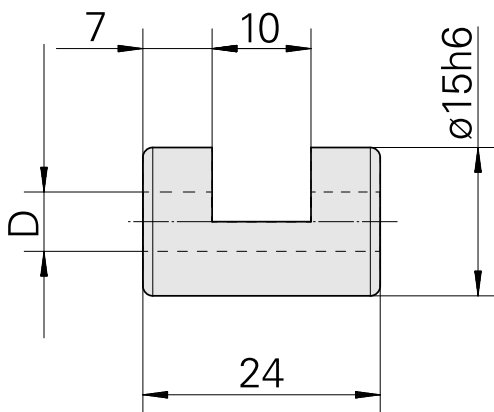

Clamping sleeve D15/ 5mm

Technical data

TH accessories category	Clamping sleeve
Mounting	D15
Tool mounting	5mm

10460209
993115.0500

INDEX

Documents

No downloads available for this product