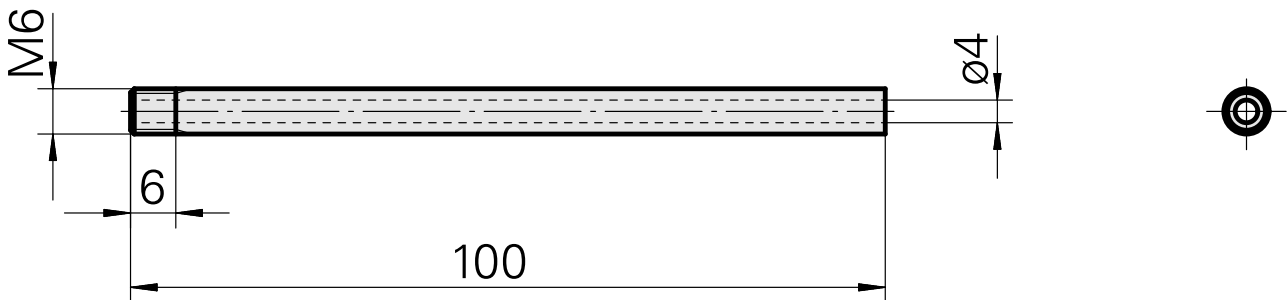

Coolant tube, L=100 mm (3.93")

Technical data

TH accessories category

Cooling lubricant tube

Mounting

M6

Documents

No downloads available for this product