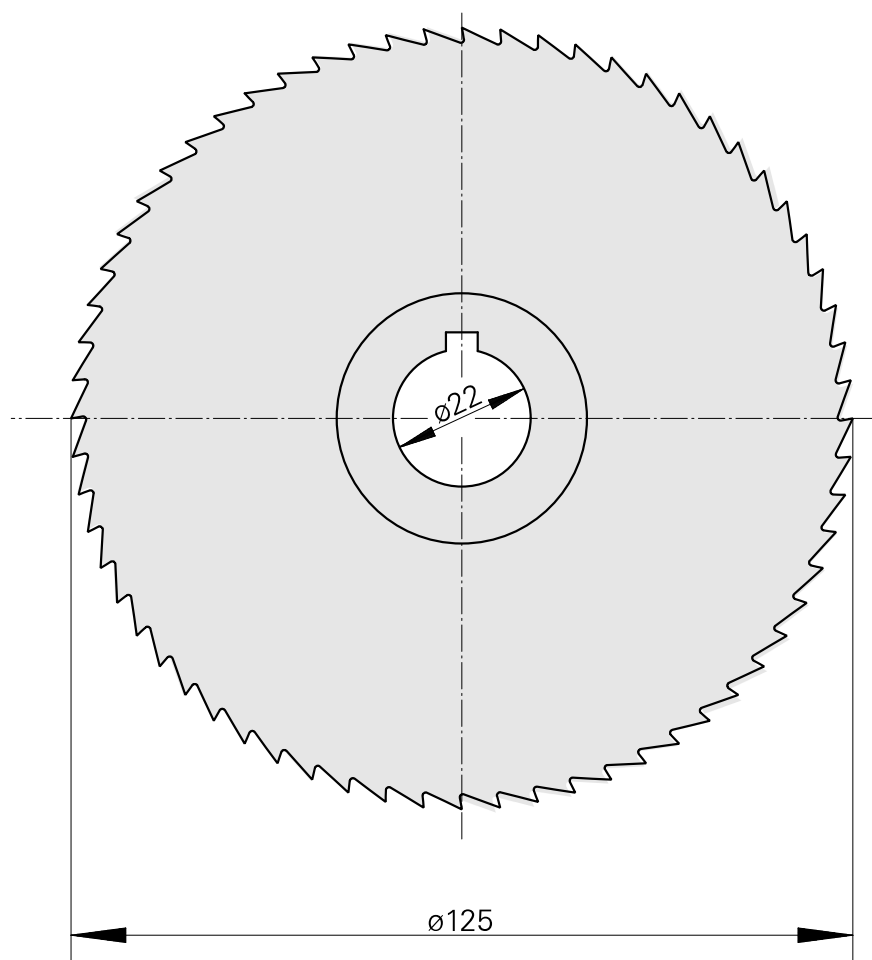

## Saw blade, circular saw blade width 4 mm (0.15")

### Technical data

TH accessories category

Circular saw blade d125

Tool mounting

22mm

10306434  
223015.2540

**INDEX**

---