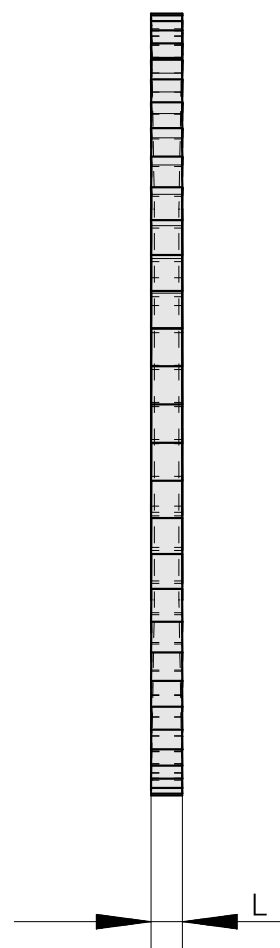

## Saw blade, circular saw blade width 4 mm (0.15")

### Technical data

TH accessories category

Circular saw blade d125

Tool mounting

22mm

10306434  
223015.2540

**INDEX**

---