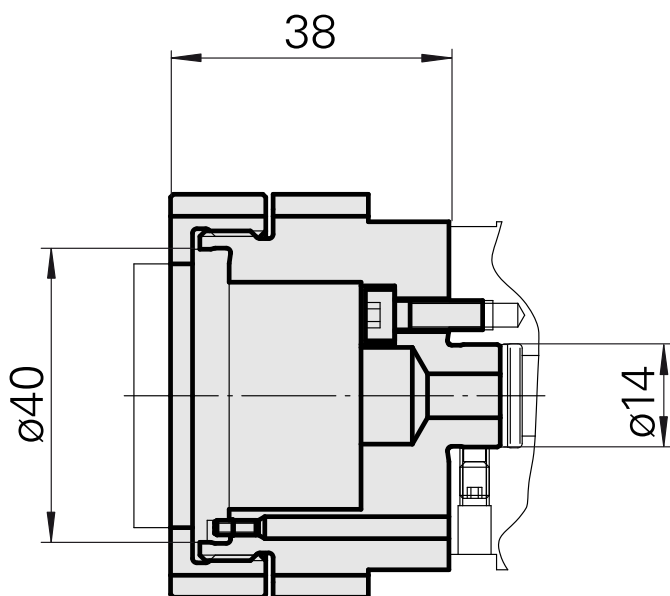

Broaching/ Slotting toolholder D40

Características técnicas

De momento, não estão definidas quaisquer características técnicas complementares para esse produto