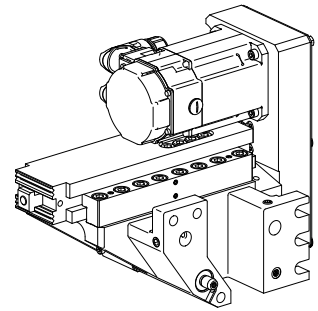

Chariot axe X

Technical data

Position de traitement

Produits INDEX TRAUB

MS16-6 • MS16-6 Plus

No 3-side view is currently available for this product

Documents

No downloads available for this product

Accessories

Optional accessories

Quad-Ring® Seal

[Joint traversee d'arbre](#)

Product ID : 10606686

Previous product ID : 479112.0102

manufacturer product line Trelleborg	TSS material no.	Cord size 2.62 Millimeter	manufacturer product line Quad-Ring® Seal
---	------------------	------------------------------	--

Joints toriques

[Joint FKM,10X2,V70SH](#)

Product ID : 10720281

Previous product ID : 479100.0102

manufacturer product line Trelleborg	TSS material no.	Cord size 2 Millimeter	manufacturer product line O-ring
---	------------------	---------------------------	-------------------------------------

[Joint O-RING 154,40X2,62 V80SH](#)

Product ID : 10866740

Previous product ID : 479103.1542

manufacturer product line Trelleborg	TSS material no.	Cord size 2.62 Millimeter	manufacturer product line O-ring
---	------------------	------------------------------	-------------------------------------