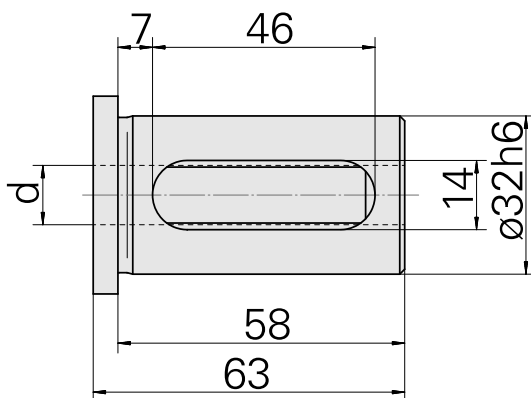

Mounting sleeve with collar D32/ 8mm

Technical data

TH accessories category	Mounting sleeve with collar
Mounting	D32
Tool mounting	8mm

Documents

No downloads available for this product