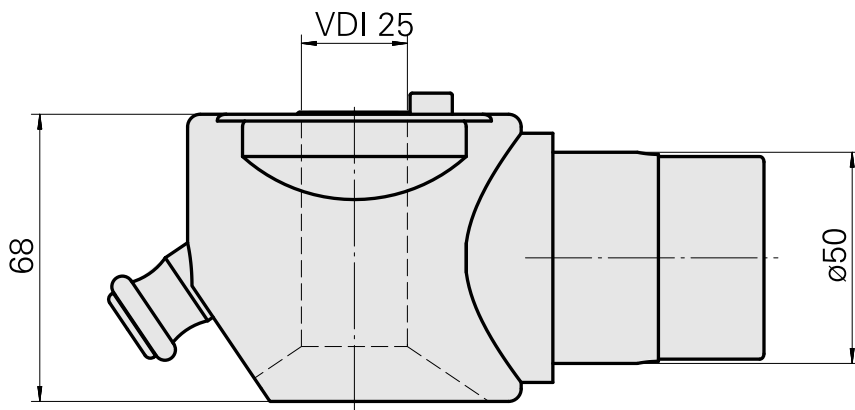

Adapter mounting aid VDI 25

Technical data

TH accessories category

Adapter mounting aid

Tool mounting

VDI 25

10192955
W9990523

INDEX