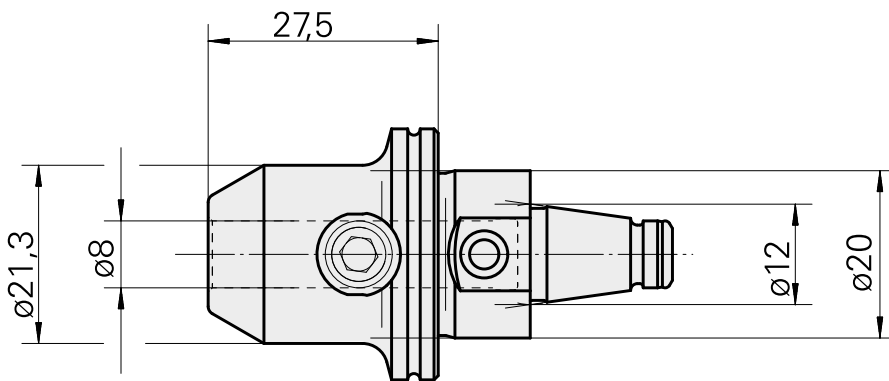

WFB 20-12 D8

Technical data

TH accessories category

WFB 20-12

Mounting

D8

Quick change inserts

Weldon mounting

Documents

No downloads available for this product

Accessories

Optional accessories

Other accessories

[Adjusting screw M 5x10](#)

Product ID : 10674886

Previous product ID : 326793

[Clamping screw M 8x7,5 \(108AWS\)](#)

Product ID : 10078331

Previous product ID : 326790
