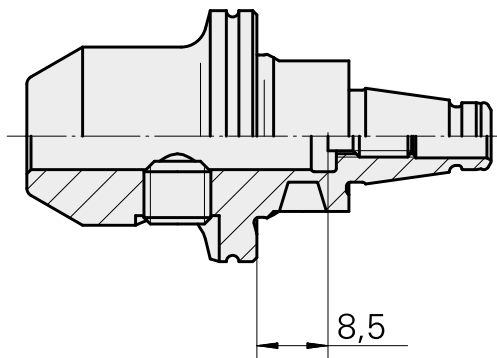

WFB 20-12 D8

Technical data

TH accessories category

WFB 20-12

Mounting

D8

Quick change inserts

Weldon mounting

Documents

No downloads available for this product

Accessories

Optional accessories

Other accessories

[Adjusting screw M 5x10](#)

Product ID : 10674886

Previous product ID : 326793

[Clamping screw M 8x7,5 \(108AWS\)](#)

Product ID : 10078331

Previous product ID : 326790
