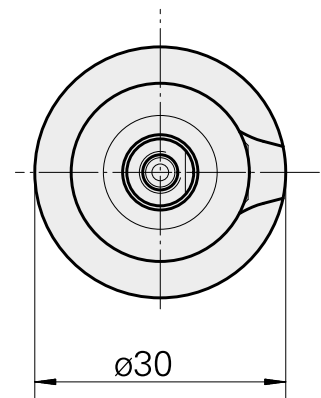

WFB 20-12 D8

Technical data

TH accessories category

WFB 20-12

Mounting

D8

Quick change inserts

Weldon mounting

Documents

No downloads available for this product

Accessories

Optional accessories

Other accessories

[Adjusting screw M 5x10](#)

Product ID : 10674886

Previous product ID : 326793

[Clamping screw M 8x7,5 \(108AWS\)](#)

Product ID : 10078331

Previous product ID : 326790
