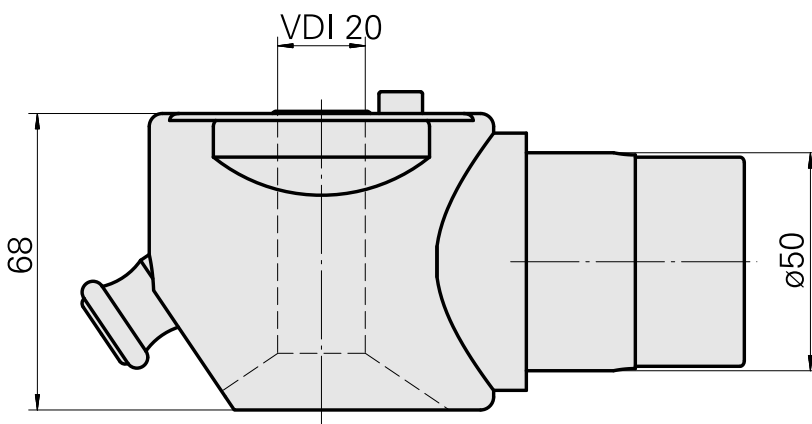

Adapter mounting aid VDI 20

Technical data

TH accessories category

Adapter mounting aid

Tool mounting

VDI 20

10180538
W9990522

INDEX