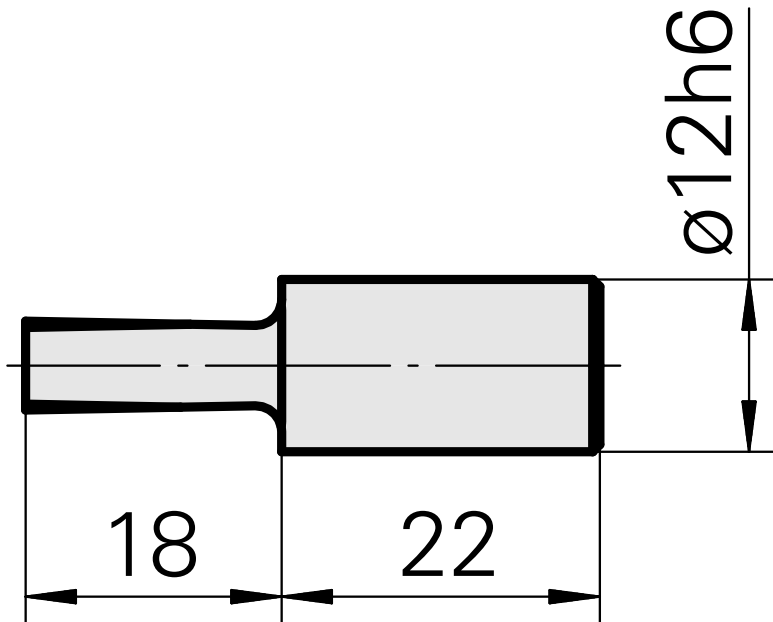

## Broach Vkt. 10 mm

### Technical data

TH accessories category	Broach
Mounting	Vkt.10 mm
Tool mounting	12mm