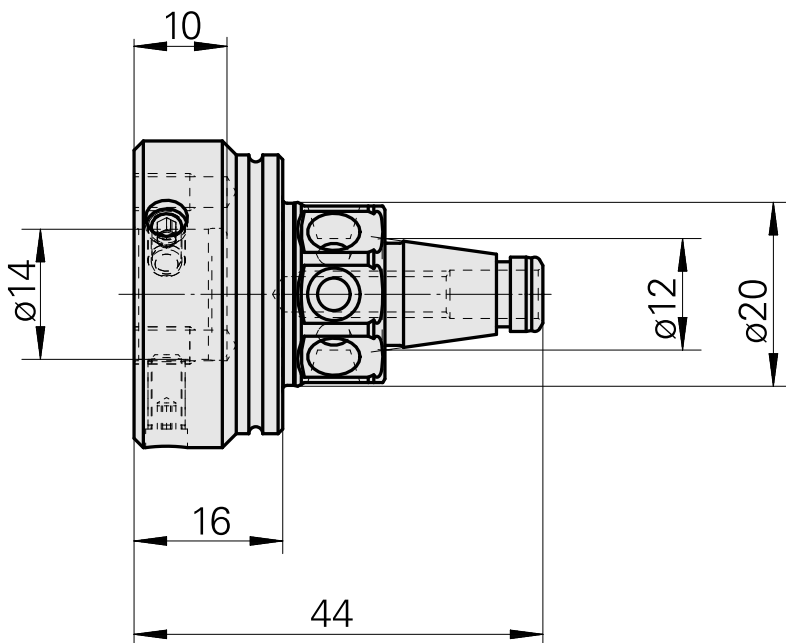

WFB 20-12 D14, adapter for broaching tool

Technical data

TH accessories category

WFB 20-12

Mounting

D14

Quick change inserts

miscell mounting

[Broach tool hol,intern. D12](#)

Product ID : 10172224

Previous product ID : 983305
